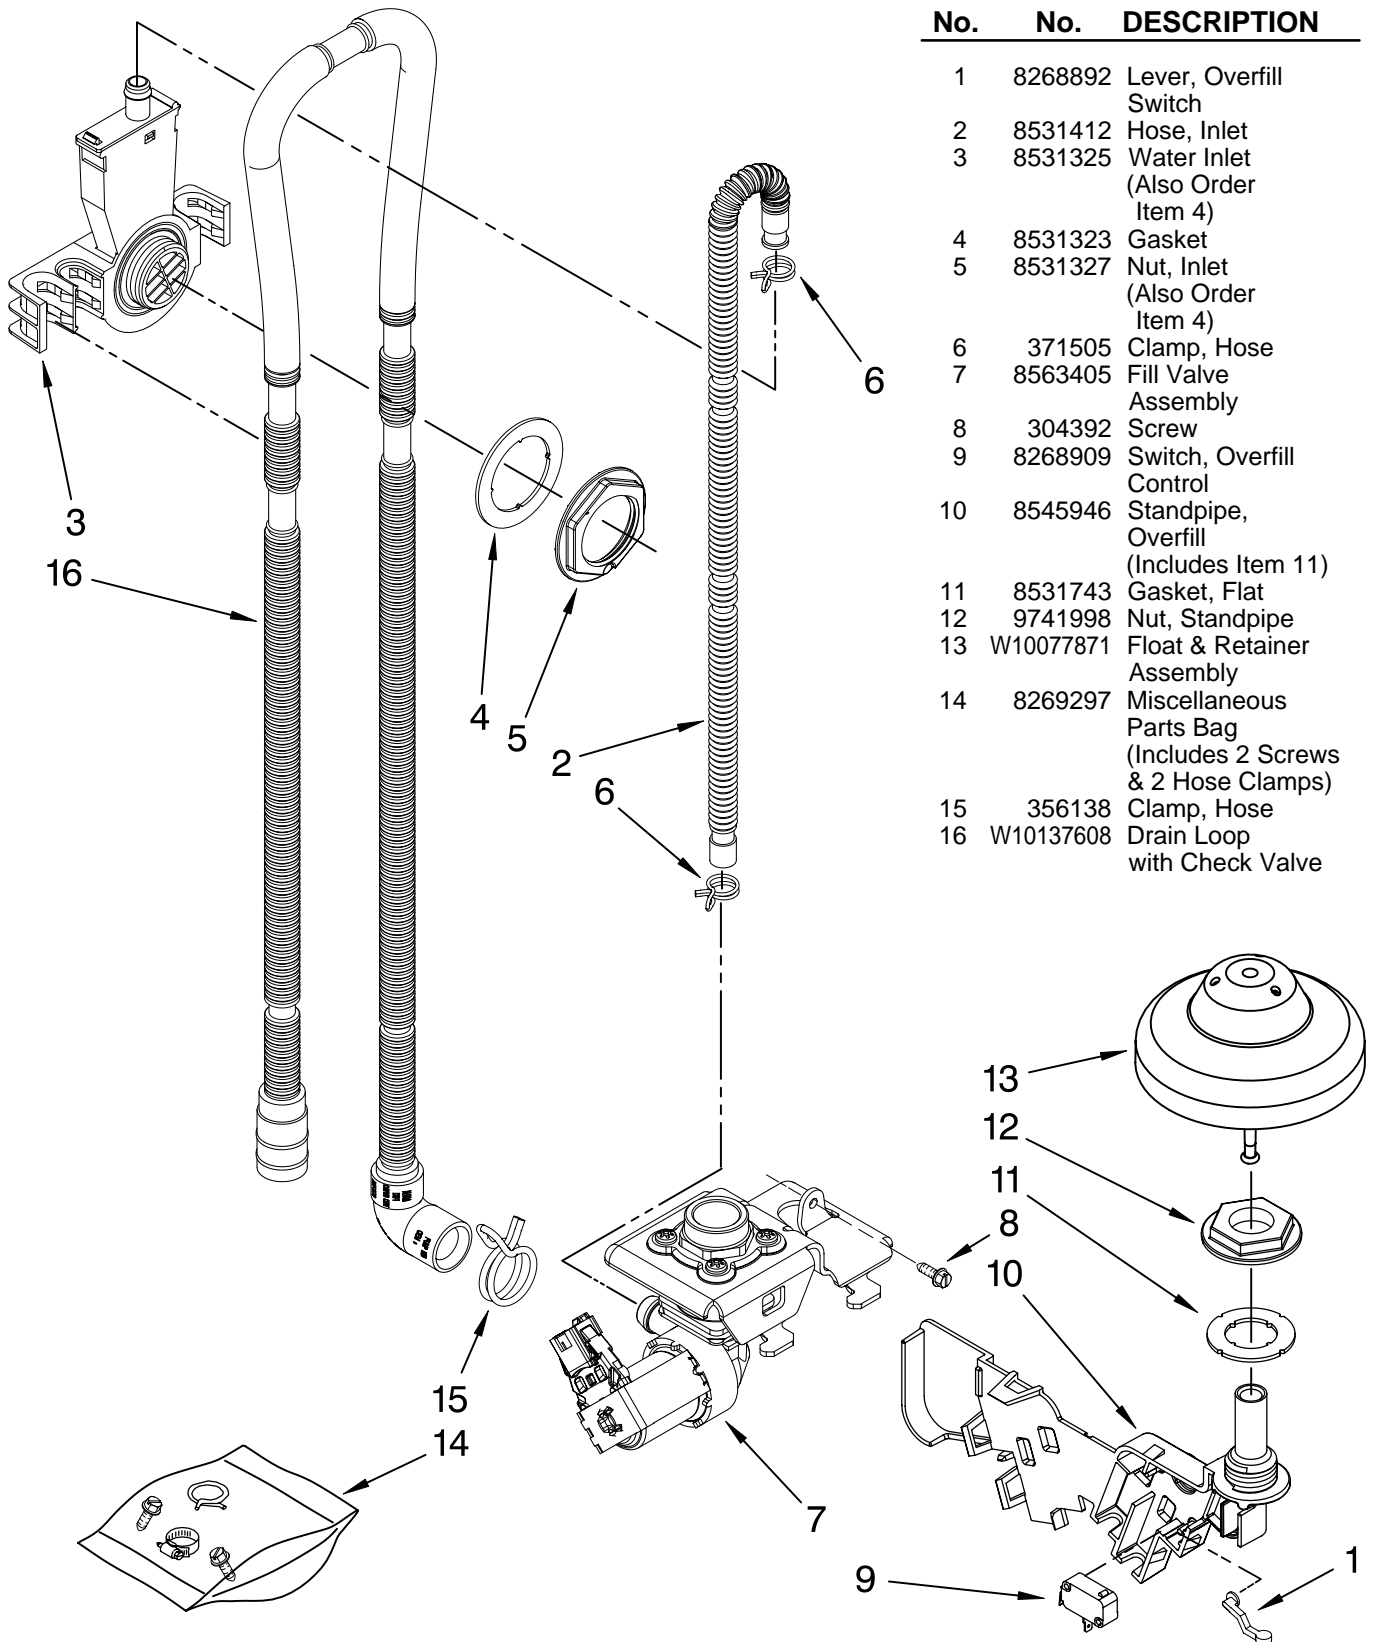

FOR ORDERING INFORMATION REFER TO PARTS PRICE LIST

CONTROL PANEL PARTS

For Models: KUDC03ITBL3, KUDC03ITBS3

(Black) (Stainless)

Illus. No.	Part No.	DESCRIPTION
1		Console Assembly (Includes Insert)
	W10084152	Black
2	8268540	Spring, Handle
3	8546546	Clip, Bi-Metal
4	3400412	Screw
5	8524471	Actuator, Latch
6	661663	Bi-Metal
8	3369051	Screw
9		Handle, Latch
	8269117	Black
10	8524476	Bolt, Latch
11	W10084142	Control, Electronic
12	8269209	Switch, Door

Illus. No.	Part No.	DESCRIPTION
6	8269259	Gasket, Vent
7	W10077877	Deflector, Vent (Also Order Item 6)
8	W10077882	Dispenser, Assembly
9	8269258	Seal, Front
10	8545608	Harness, Vent Motor

Illus. No.	Part No.	DESCRIPTION
11	8574160	Seal, Side
12	8573176	Wiring Harness
13	8281154	Screw
14	8535660	Seal, Console/door
15	8535637	Bracket, Dispenser
16	8531865	Shield, Dispenser
17	W10077881	Knob, Rinse Aid

FOR ORDERING INFORMATION REFER TO PARTS PRICE LIST

FILL, DRAIN AND OVERFILL PARTS

For Models: KUDC03ITBL3, KUDC03ITBS3

(Black) (Stainless)

Illus. No.	Part No.	DESCRIPTION
1	8268892	Lever, Overfill Switch
2	8531412	Hose, Inlet
3	8531325	Water Inlet (Also Order Item 4)
4	8531323	Gasket
5	8531327	Nut, Inlet (Also Order Item 4)
6	371505	Clamp, Hose
7	8563405	Fill Valve Assembly
8	304392	Screw
9	8268909	Switch, Overfill Control
10	8545946	Standpipe, Overfill (Includes Item 11)
11	8531743	Gasket, Flat
12	9741998	Nut, Standpipe
13	W10077871	Float & Retainer Assembly
14	8269297	Miscellaneous Parts Bag (Includes 2 Screws & 2 Hose Clamps)
15	356138	Clamp, Hose
16	W10137608	Drain Loop with Check Valve